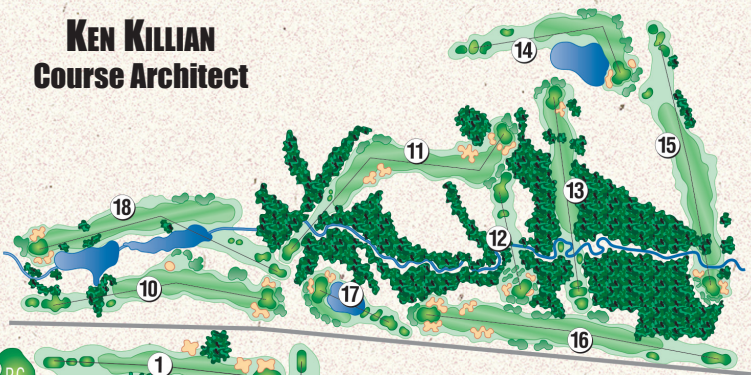

KEN KILLIAN
Course Architect

Scan for HMGC Website

 /HarryMussattoGolfWIU

 @hmgc_wiugolf

Lia Biehl Lukkarinen
Director of Golf

Golf Course operated by the
Division of Student Success
and Campus Recreation

WESTERN ILLINOIS
UNIVERSITY

Harry Mussatto Golf Course

1215 Tower Rd • Macomb, IL 61455

309-298-3676 • golf.wiu.edu

Zelsosoma's Pizzeria
MACOMB, IL 833-5577 Dine In • Carry-out
 221 N. Randolph Delivery

Oscar Champion Nine

Oscar L. Champion served as a faculty member, administrator and golf coach during his more than 35 years of service to Western. Champion served as golf coach from 1934-43 and was an early pioneer and supporter of golf in western Illinois. This original 9 hole course was dedicated the O.L. Champion Golf Course in 1972.

Eric Gleacher Nine

Eric Gleacher attended Western in 1958-59 and was a member of the four -man team that won the 1959 NAIA National Golf Championship under the direction of Coach Harry Mussatto. Gleacher's \$1 million dollar gift enabled Western Illinois University to expand the golf facility to 18 holes. At Gleacher's request the entire course was renamed Harry Mussatto Golf Course.