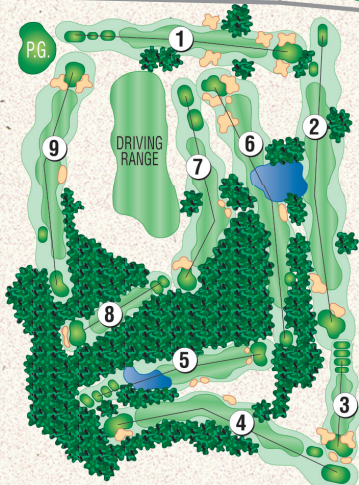

KEN KILLIAN
Course Architect

Scan for HMGC Website

 /HarryMussattoGolfWIU

 @hmgc_wiugolf

Lia Biehl Lukkarinen
Director of Golf

Golf Course operated by the
Division of Student Success
and Campus Recreation

WESTERN ILLINOIS
UNIVERSITY

Harry Mussatto Golf Course

1215 Tower Rd • Macomb, IL 61455

309-298-3676 • golf.wiu.edu

Zelsosoma's Pizzeria
MACOMB, IL 833-5577 Dine In • Carry-out
 221 N. Randolph Delivery

Oscar Champion Nine

Oscar L. Champion served as a faculty member, administrator and golf coach during his more than 35 years of service to Western. Champion served as golf coach from 1934-43 and was an early pioneer and supporter of golf in western Illinois. This original 9 hole course was dedicated the O.L. Champion Golf Course in 1972.

Eric Gleacher Nine

Eric Gleacher attended Western in 1958-59 and was a member of the four -man team that won the 1959 NAIA National Golf Championship under the direction of Coach Harry Mussatto. Gleacher's \$1 million dollar gift enabled Western Illinois University to expand the golf facility to 18 holes. At Gleacher's request the entire course was renamed Harry Mussatto Golf Course.